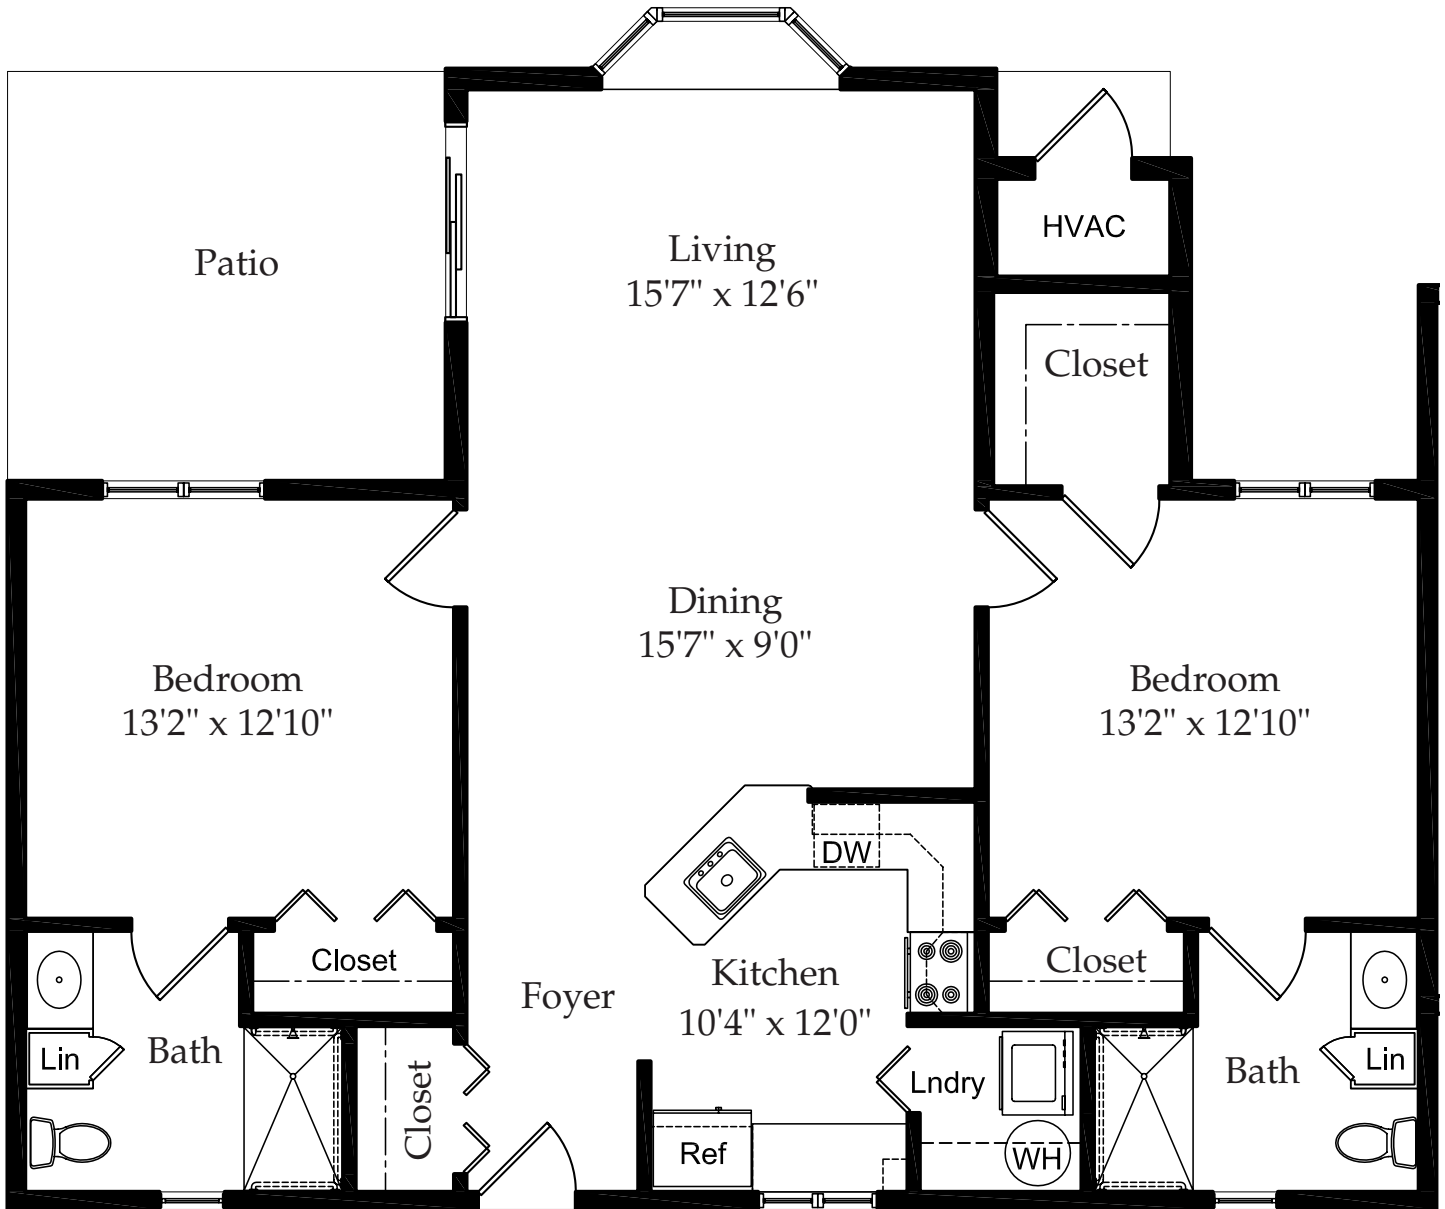

## Communities

Together, transforming the experience of aging.®

Expanded Two Bedroom Cottage  
Kendal Only  
1,162 sq. ft.

PLANS ARE SUBJECT TO MODIFICATION—DIMENSIONS, LAYOUTS AND WINDOW LOCATIONS MAY VARY.