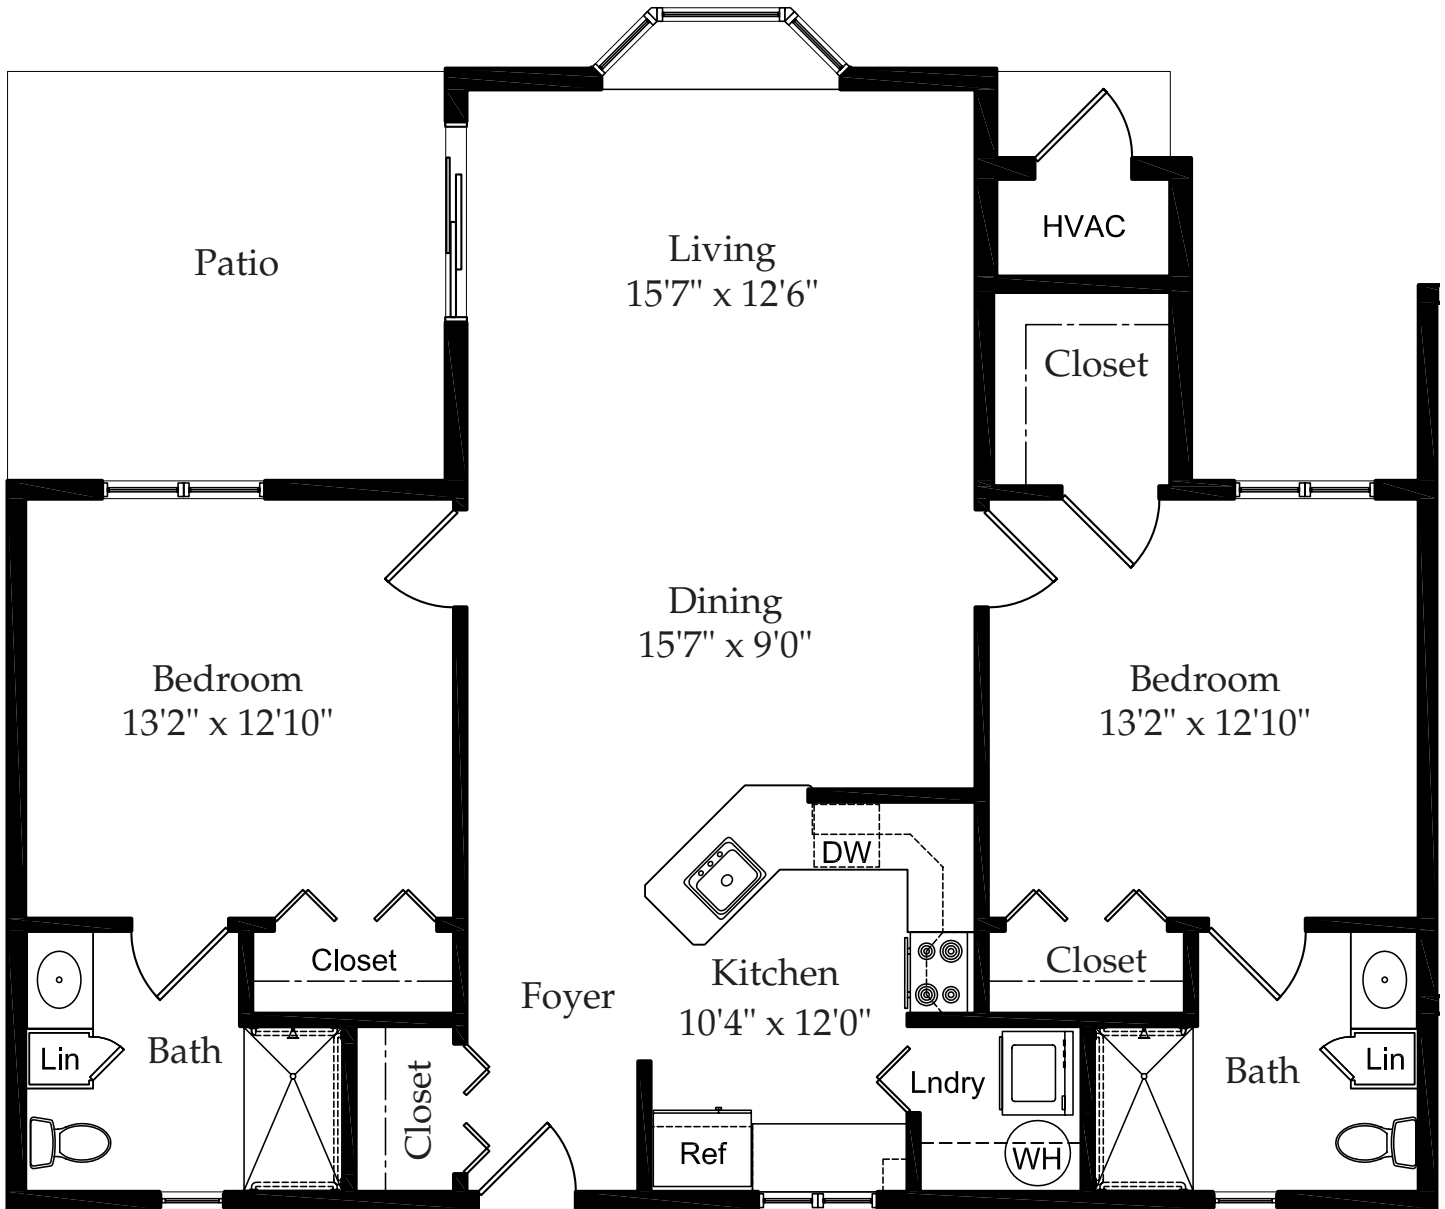

KENDAL~CROSSLANDS

Communities

Together, transforming the experience of aging.®

Expanded Two Bedroom Cottage
Kendal Only
1,162 sq. ft.

PLANS ARE SUBJECT TO MODIFICATION—DIMENSIONS, LAYOUTS AND WINDOW LOCATIONS MAY VARY.